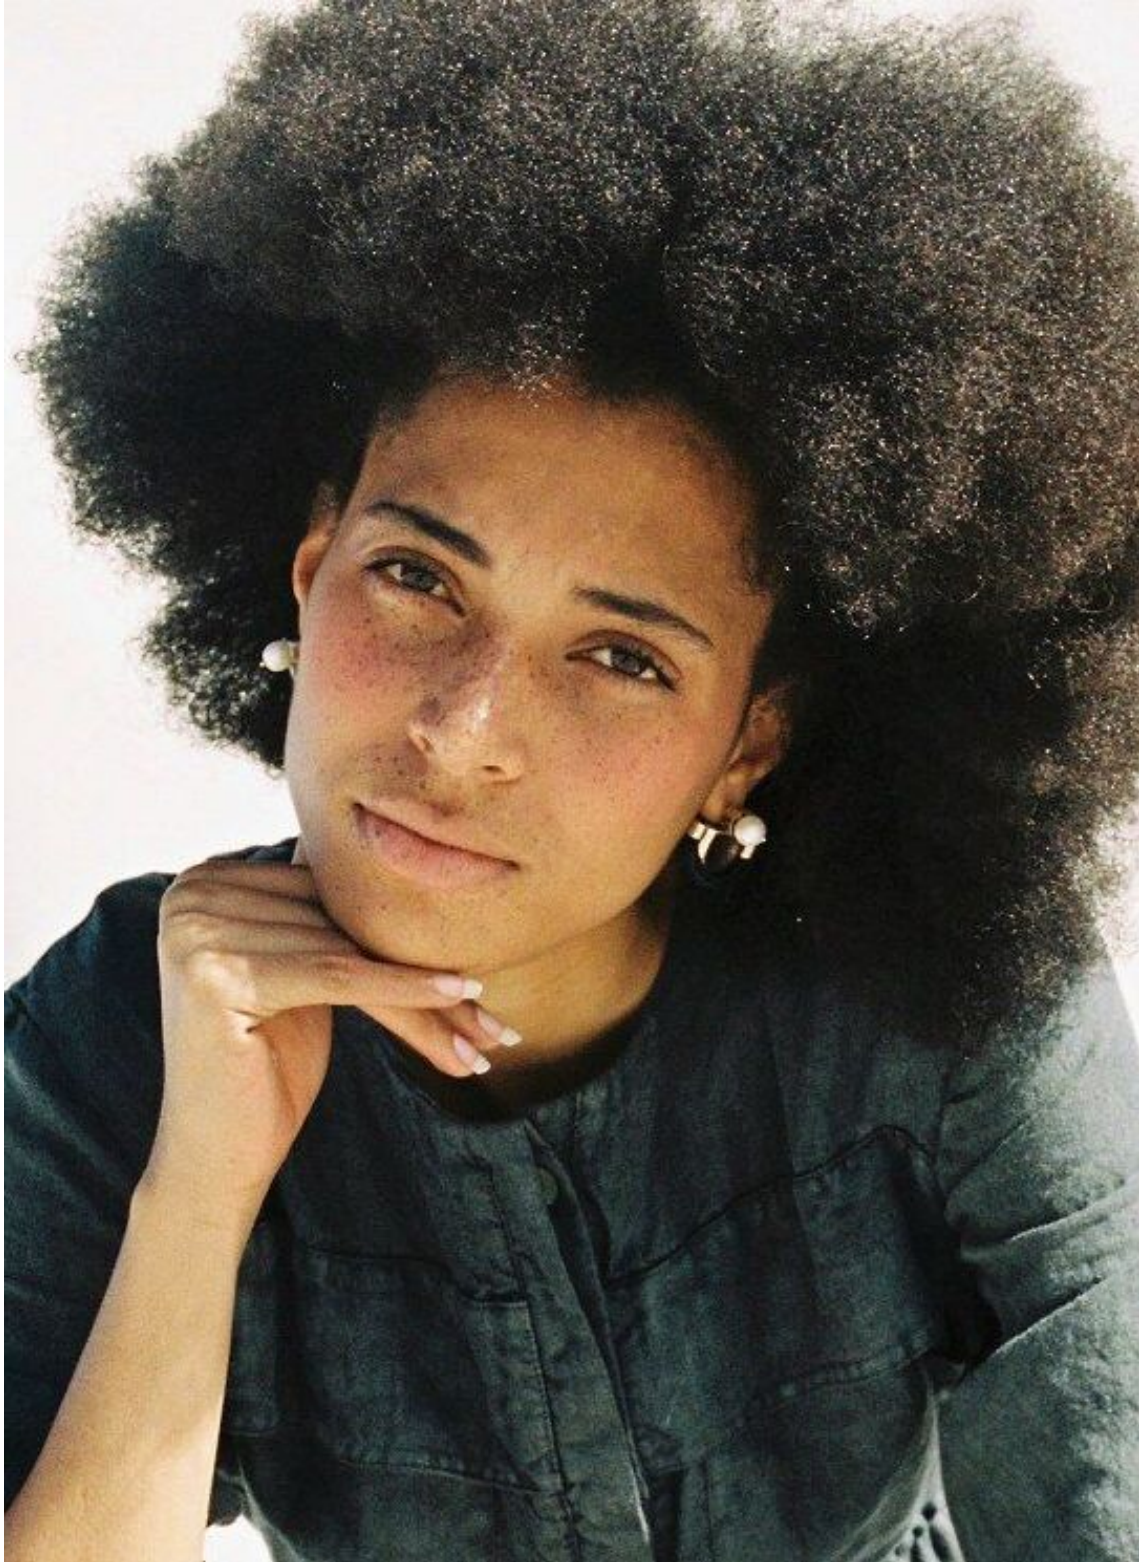

WAYNE ALFONSO

height 5'9" · bust 32" · cup B · waist 24.5" · hips 36.5" · dress 36 EU/6 US/8 UK
shoes size 40.5 EU/9.5 US/7 UK · hair brown · eyes brown

WAYNE ALFONSO

height 5'9" · bust 32" · cup B · waist 24.5" · hips 36.5" · dress 36 EU/6 US/8 UK
shoes size 40.5 EU/9.5 US/7 UK · hair brown · eyes brown

ERIC BOMPARD

THE CASHMERE FAMILY

SPRING/SUMMER 2020

MGM
MODELS

WAYNE ALFONSO

height 5'9" · bust 32" · cup B · waist 24.5" · hips 36.5" · dress 36 EU/6 US/8 UK
shoes size 40.5 EU/9.5 US/7 UK · hair brown · eyes brown

SOPHIE: Short-sleeved prisma intarsia crew-neck sweater. 70% organic cotton 30% cashmere 2-ply. Colour: frost grey. Ref. MO2496

49

WAYNE ALFONSO

height 5'9" · bust 32" · cup B · waist 24.5" · hips 36.5" · dress 36 EU/6 US/8 UK
shoes size 40.5 EU/9.5 US/7 UK · hair brown · eyes brown